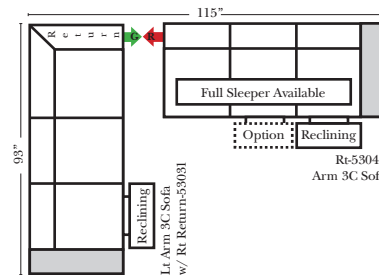

90 Degree / L-Shape Sectional

Put Green Arrows with Red Arrows to Create Sectional Groups → ←

Note:

All Dimensions are approximate, if accuracy is crucial, please contact us for validation of the dimensions shown. However, a 1" to 2" variance can still apply due to foam and upholstery.

23126 3C Full Sleeper

23129 Lt Arm 3C Full Sleeper

23128 Rt Arm 3C Full Sleeper

23137 Lt Arm 3C Full Sleeper w/ 1/2 Curve

23136 Rt Arm 3C Full Sleeper w/ 1/2 Curve

Home Theater Seating - Console Arms

Pre-Configured Home Theater Seating