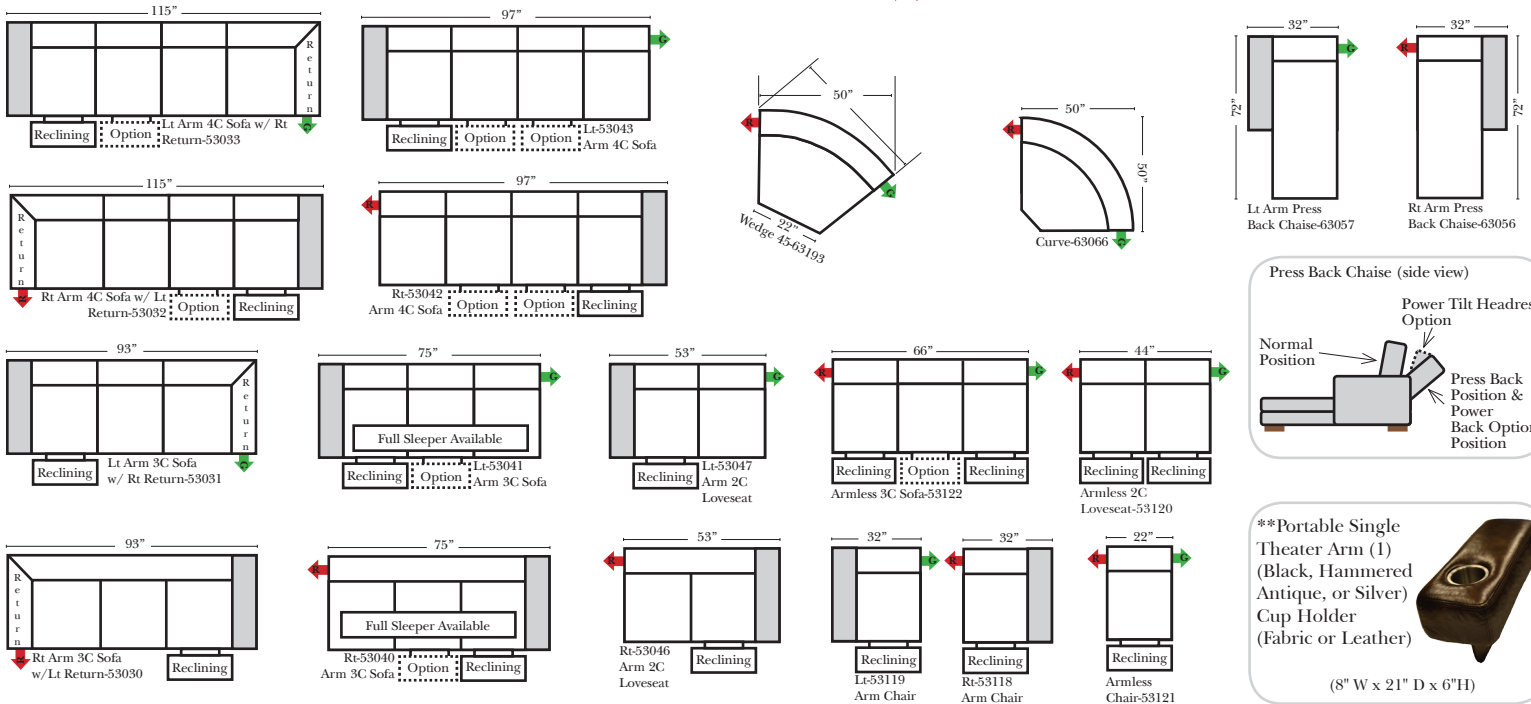

- Power Recliner Mechanism
- Power Lumbar
- Power Tilt Headrest
- Center Seat Recliner (See Option Note)
- Rechargeable Battery Pack (will operate 2 recliner footrests or multiple mechanisms per recliner)
- Swivel Recliner Base (2 Arm Recliner Only)
- Swivel Glider Mechanism (2 Arm Recliner Only)
- Glider Mechanism (2 Arm Recliner Only)
- Lift Chair Dual Motor Mechanism (Lifts Person to a Standing Position), (2 Arm Recliner Only)
- Upholstered Swivel Base (2 Arm Recliner Only)
- Power 180° Swivel Glider Mechanism (2 Arm Recliner Only)
- Swivel Table for Console Arms (Espresso or Walnut Wood Finish)
- **Portable Single Theater Arm (1) (Black, Hammered Antique, or Silver) Cup Holder (Fabric or Leather)

90 Degree / L-Shape Sectional

Put Green Arrows with Red Arrows to Create Sectional Groups → ←

Note:

All Dimensions are approximate, if accuracy is crucial, please contact us for validation of the dimensions shown. However, a 1" to 2" variance can still apply due to foam and upholstery.