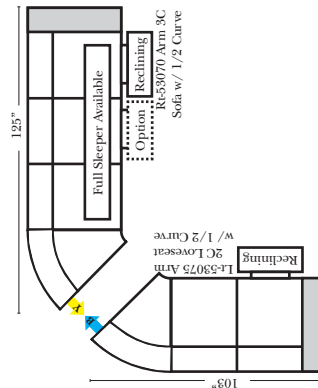

90 Degree / L-Shape Sectional

Put Green Arrows with Red Arrows to Create Sectional Groups → ←

Note:

All Dimensions are approximate, if accuracy is crucial, please contact us for validation of the dimensions shown. However, a 1" to 2" variance can still apply due to foam and upholstery.

23126 3C Full Sleeper

23129 Lt Arm 3C Full Sleeper

23128 Rt Arm 3C Full Sleeper

23137 Lt Arm 3C Full Sleeper w/ 1/2 Curve

23136 Rt Arm 3C Full Sleeper w/ 1/2 Curve

Home Theater Seating - Console Arms

Pre-Configured Home Theater Seating