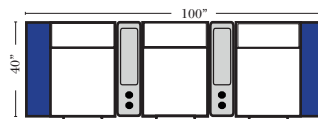

3C Sofa w/2 Small Straight Console Arms-53140