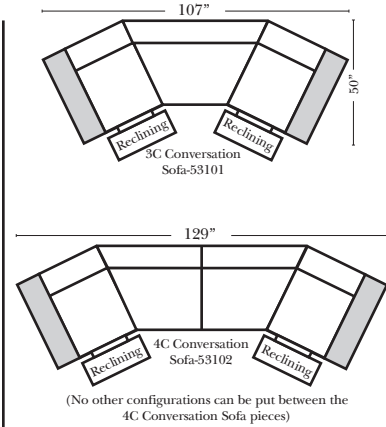

Standard

Put Green Arrows with Red Arrows to Create Sectional Groups → ←

2-Piece Curve Sectional

Put Blue Arrows with Yellow Arrows to Create Sectional Groups → ←

Conversation Sofas

Standards & Options

Standard:

90 Degree / L-Shape Sectional

Put Green Arrows with Red Arrows to Create Sectional Groups → ←

Note:

All Dimensions are approximate, if accuracy is crucial, please contact us for validation of the dimensions shown. However, a 1" to 2" variance can still apply due to foam and upholstery.