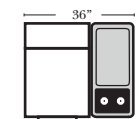

4C Sofa w/3 Small Wedge Console Arms-53147

Home Theater Pre-Configured Large Straight & Wedge Consoles

2C Loveseat w/1 Large Straight Console Arm-53132

3C Sofa w/2 Large Straight Console Arms-53130

4C Sofa w/2 Large Straight Console Arms-53134