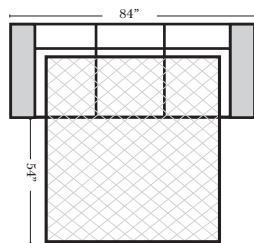

90 Degree / L-Shape Sectional

Put Green Arrows with Red Arrows to Create Sectional Groups → ←

Note:

All Dimensions are approximate, if accuracy is crucial, please contact us for validation of the dimensions shown. However, a 1" to 2" variance can still apply due to foam and upholstery.

Sleepers

Suggested Configurations

v.11.02.18

Sleeper Options: (Additional charges apply)

- Deluxe Innerspring Mattress: Full
- 5" Memory Foam Mattress: Full Only

The Suggested Configurations below are only a sample of what the imagination can create, please enjoy creating the configuration that fits your lifestyle, using the ideas below and from the items on the other pages.