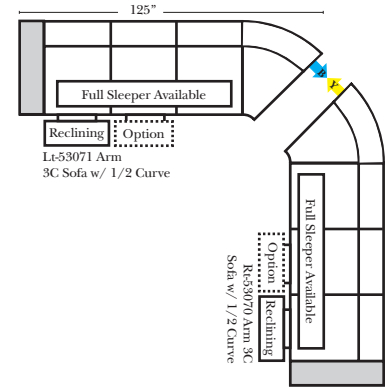

90 Degree / L-Shape Sectional

Put Green Arrows with Red Arrows to Create Sectional Groups → ←

Note:

All Dimensions are approximate, if accuracy is crucial, please contact us for validation of the dimensions shown. However, a 1" to 2" variance can still apply due to foam and upholstery.

23126 3C Full Sleeper

23129 Lt Arm 3C Full Sleeper

23128 Rt Arm 3C Full Sleeper

23137 Lt Arm 3C Full Sleeper w/ 1/2 Curve

23136 Rt Arm 3C Full Sleeper w/ 1/2 Curve

Home Theater Seating - Console Arms

Pre-Configured Home Theater Seating