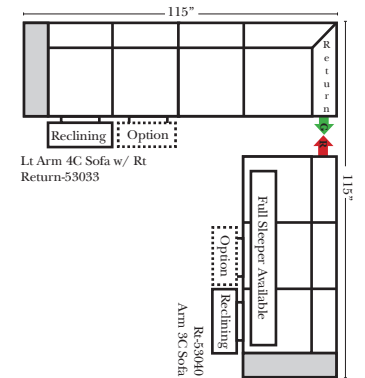

90 Degree / L-Shape Sectional

Put Green Arrows with Red Arrows to Create Sectional Groups → ←

Note:

All Dimensions are approximate, if accuracy is crucial, please contact us for validation of the dimensions shown. However, a 1" to 2" variance can still apply due to foam and upholstery.

23126 3C Full Sleeper

23129 Lt Arm 3C Full Sleeper

23128 Rt Arm 3C Full Sleeper

23137 Lt Arm 3C Full Sleeper w/ 1/2 Curve

23136 Rt Arm 3C Full Sleeper w/ 1/2 Curve

Home Theater Seating - Console Arms

Pre-Configured Home Theater Seating