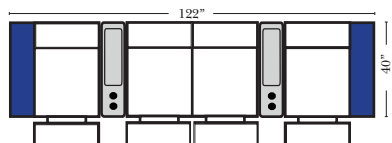

Home Theater Pre-Configured Small Straight & Wedge Consoles

2C Loveseat w/1 Small Straight Console Arm-53142

3C Sofa w/2 Small Straight Console Arms-53140

4C Sofa w/2 Small Straight Console Arms-53144

Armless Chair w/Small Straight Console Arm-53126