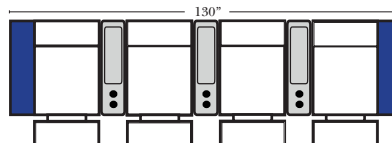

Home Theater Pre-Configured Small Straight & Wedge Consoles

2C Loveseat w/1 Small Straight Console Arm-53142

3C Sofa w/2 Small Straight Console Arms-53140

4C Sofa w/2 Small Straight Console Arms-53144

Armless Chair w/Small Straight Console Arm-53126