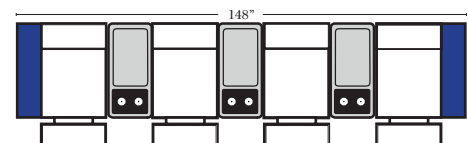

4C Sofa w/3 Large Straight Console Arms-53136