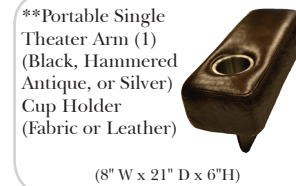

90 Degree / L-Shape Sectional

Put Green Arrows with Red Arrows to Create Sectional Groups → ←

Note:

All Dimensions are approximate, if accuracy is crucial, please contact us for validation of the dimensions shown. However, a 1" to 2" variance can still apply due to foam and upholstery.