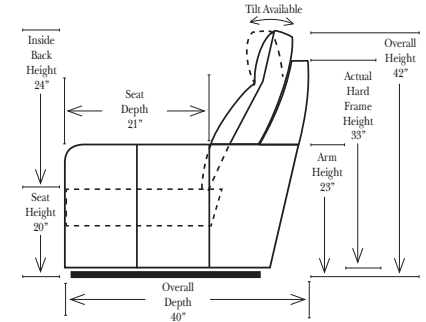

Standard

Put Green Arrows with Red Arrows to Create Sectional Groups → ←

2-Piece Curve Sectional

Put Blue Arrows with Yellow Arrows to Create Sectional Groups → ←

Conversation Sofas

Standards & Options

Standard:

90 Degree / L-Shape Sectional

Put Green Arrows with Red Arrows to Create Sectional Groups → ←

Note:

All Dimensions are approximate, if accuracy is crucial, please contact us for validation of the dimensions shown. However, a 1" to 2" variance can still apply due to foam and upholstery.