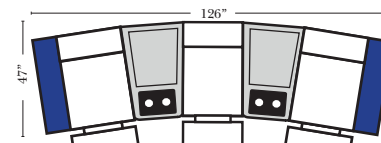

3C Sofa w/2 Large Wedge Console Arms-53131