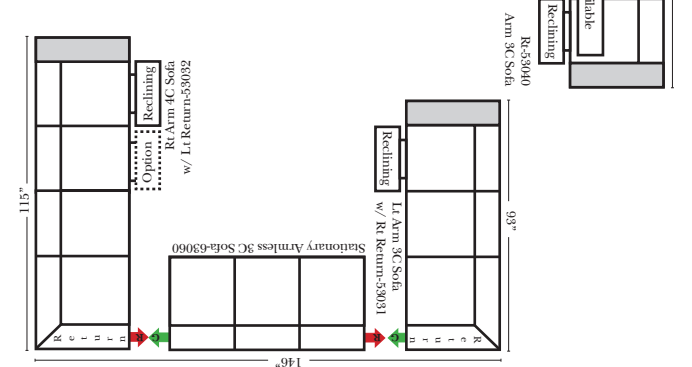

90 Degree / L-Shape Sectional

Put Green Arrows with Red Arrows to Create Sectional Groups → ←

Note:

All Dimensions are approximate, if accuracy is crucial, please contact us for validation of the dimensions shown. However, a 1" to 2" variance can still apply due to foam and upholstery.

23126 3C Full Sleeper

23129 Lt Arm 3C Full Sleeper

23128 Rt Arm 3C Full Sleeper

23137 Lt Arm 3C Full Sleeper w/ 1/2 Curve

23136 Rt Arm 3C Full Sleeper w/ 1/2 Curve

Home Theater Seating - Console Arms

Pre-Configured Home Theater Seating