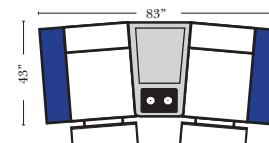

4C Sofa w/3 Small Wedge Console Arms-53147

Home Theater Pre-Configured Large Straight & Wedge Consoles

2C Loveseat w/1 Large Straight Console Arm-53132

3C Sofa w/2 Large Straight Console Arms-53130

4C Sofa w/2 Large Straight Console Arms-53134

Armless Chair w/Large Straight Console Arm-53128

4C Sofa w/3 Large Straight Console Arms-53136

2C Loveseat w/1 Large Wedge Console Arms-53133

3C Sofa w/2 Large Wedge Console Arms-53131

4C Sofa w/2 Large Wedge Console Arms-53135