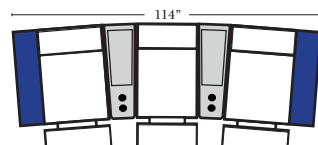

3C Sofa w/2 Small Wedge Console Arms-53141