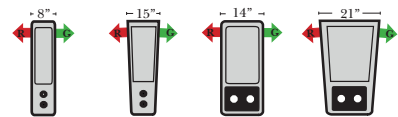

Home Theater Seating - Console Arms

Pre-Configured Home Theater Seating

v.11.02.18

Small Straight-63118 Console Arm
Small Wedge-63119 Console Arm
Large Straight-63116 Console Arm
Large Wedge-63117 Console Arm

Large console arm wood finish is standard as Espresso, available in Walnut - Small console is upholstered.