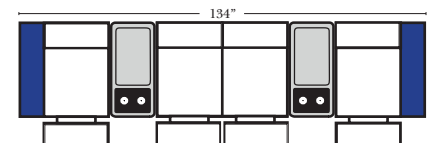

4C Sofa w/3 Small Wedge Console Arms-53147

Home Theater Pre-Configured Large Straight & Wedge Consoles

2C Loveseat w/1 Large Straight Console Arm-53132

3C Sofa w/2 Large Straight Console Arms-53130

4C Sofa w/2 Large Straight Console Arms-53134