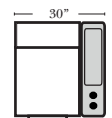

Home Theater Pre-Configured Small Straight & Wedge Consoles

2C Loveseat w/1 Small Straight Console Arm-53142

3C Sofa w/2 Small Straight Console Arms-53140

4C Sofa w/2 Small Straight Console Arms-53144

Armless Chair w/Small Straight Console Arm-53126