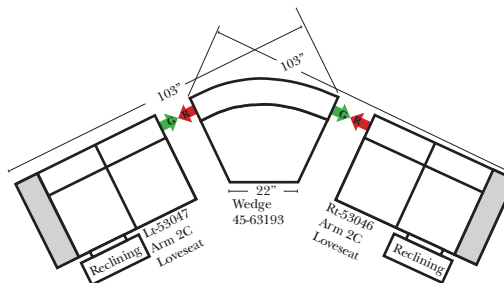

90 Degree / L-Shape Sectional

Put Green Arrows with Red Arrows to Create Sectional Groups → ←

Note:

All Dimensions are approximate, if accuracy is crucial, please contact us for validation of the dimensions shown. However, a 1" to 2" variance can still apply due to foam and upholstery.

23126 3C Full Sleeper

23129 Lt Arm 3C Full Sleeper

23128 Rt Arm 3C Full Sleeper

23137 Lt Arm 3C Full Sleeper w/ 1/2 Curve

23136 Rt Arm 3C Full Sleeper w/ 1/2 Curve

Home Theater Seating - Console Arms

Pre-Configured Home Theater Seating