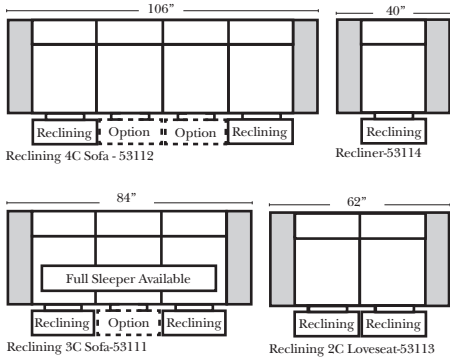

Standard

Put Green Arrows with Red Arrows to Create Sectional Groups → ←

2-Piece Curve Sectional

Put Blue Arrows with Yellow Arrows to Create Sectional Groups → ←

Conversation Sofas

Standards & Options

Standard:

90 Degree / L-Shape Sectional

Put Green Arrows with Red Arrows to Create Sectional Groups → ←

Note:

All Dimensions are approximate, if accuracy is crucial, please contact us for validation of the dimensions shown. However, a 1" to 2" variance can still apply due to foam and upholstery.