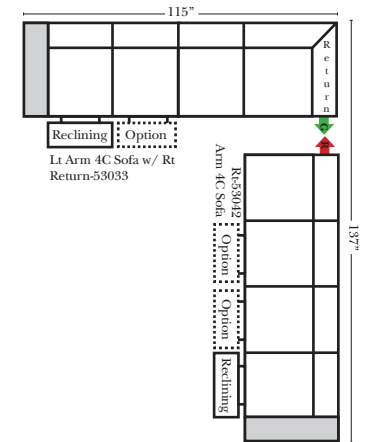

90 Degree / L-Shape Sectional

Put Green Arrows with Red Arrows to Create Sectional Groups → ←

Note:

All Dimensions are approximate, if accuracy is crucial, please contact us for validation of the dimensions shown. However, a 1" to 2" variance can still apply due to foam and upholstery.

23126 3C Full Sleeper

23129 Lt Arm 3C Full Sleeper

23128 Rt Arm 3C Full Sleeper

23137 Lt Arm 3C Full Sleeper w/ 1/2 Curve

23136 Rt Arm 3C Full Sleeper w/ 1/2 Curve

Home Theater Seating - Console Arms

Pre-Configured Home Theater Seating