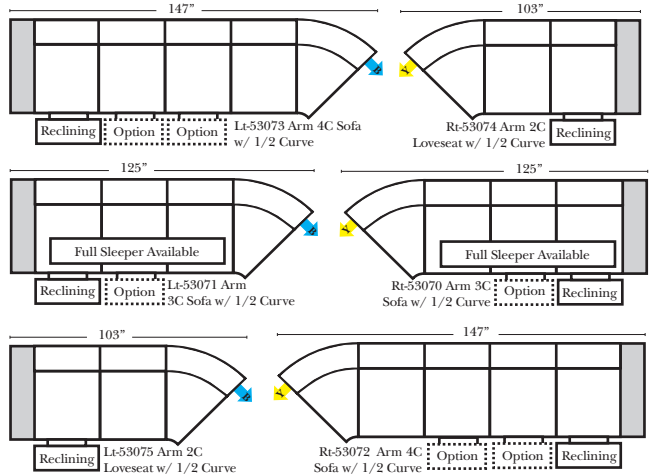

Standard

Put Green Arrows with Red Arrows to Create Sectional Groups → ←

2-Piece Curve Sectional

Put Blue Arrows with Yellow Arrows to Create Sectional Groups → ←

Conversation Sofas

Standards & Options

Standard:

90 Degree / L-Shape Sectional

Put Green Arrows with Red Arrows to Create Sectional Groups → ←

Note:

All Dimensions are approximate, if accuracy is crucial, please contact us for validation of the dimensions shown. However, a 1" to 2" variance can still apply due to foam and upholstery.