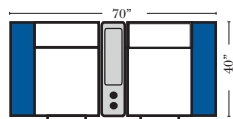

Home Theater Pre-Configured Small Straight & Wedge Consoles

2C Loveseat w/1 Small Straight Console Arm-53142