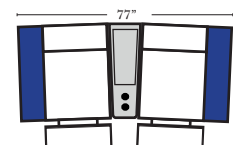

Home Theater Pre-Configured Small Straight & Wedge Consoles

2C Loveseat w/1 Small Straight Console Arm-53142

3C Sofa w/2 Small Straight Console Arms-53140

4C Sofa w/2 Small Straight Console Arms-53144

Armless Chair w/Small Straight Console Arm-53126

4C Sofa w/3 Small Straight Console Arms-53146

2C Loveseat w/1 Small Wedge Console Arms-53143

3C Sofa w/2 Small Wedge Console Arms-53141

4C Sofa w/2 Small Wedge Console Arms-53145

Armless Chair w/Small Wedge Console Arm-53127