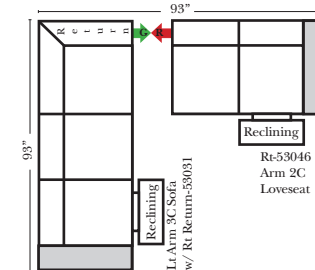

90 Degree / L-Shape Sectional

Put Green Arrows with Red Arrows to Create Sectional Groups → ←

Note:

All Dimensions are approximate, if accuracy is crucial, please contact us for validation of the dimensions shown. However, a 1" to 2" variance can still apply due to foam and upholstery.

23126 3C Full Sleeper

23129 Lt Arm 3C Full Sleeper

23128 Rt Arm 3C Full Sleeper

23137 Lt Arm 3C Full Sleeper w/ 1/2 Curve

23136 Rt Arm 3C Full Sleeper w/ 1/2 Curve

Home Theater Seating - Console Arms

Pre-Configured Home Theater Seating