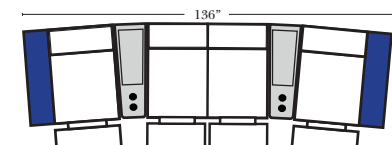

4C Sofa w/2 Small Wedge Console Arms-53145